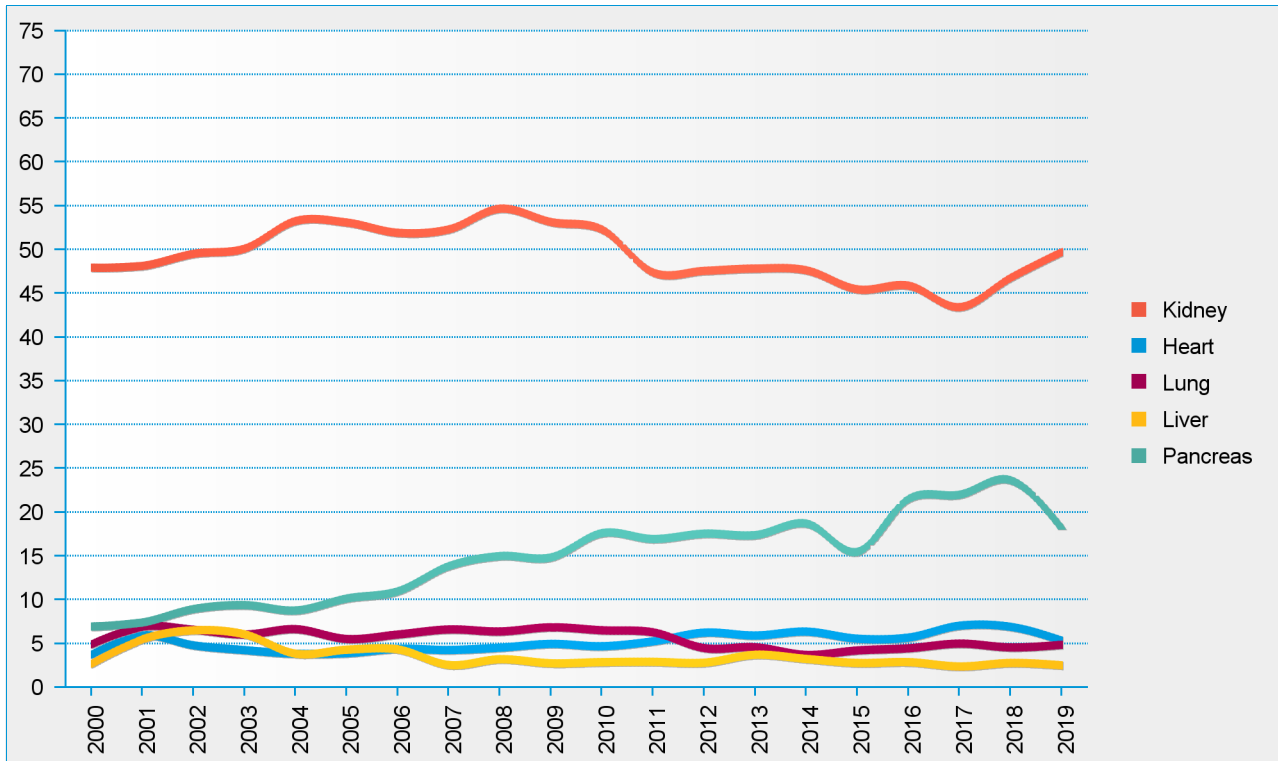

## Transplant (deceased donor) recipients in All ET, median time to transplant, by year, by organ

statistics.eurotransplant.org : 2195P\_All ET : 14.01.2020 : months since first dialysis for kidney, otherwise months on WL