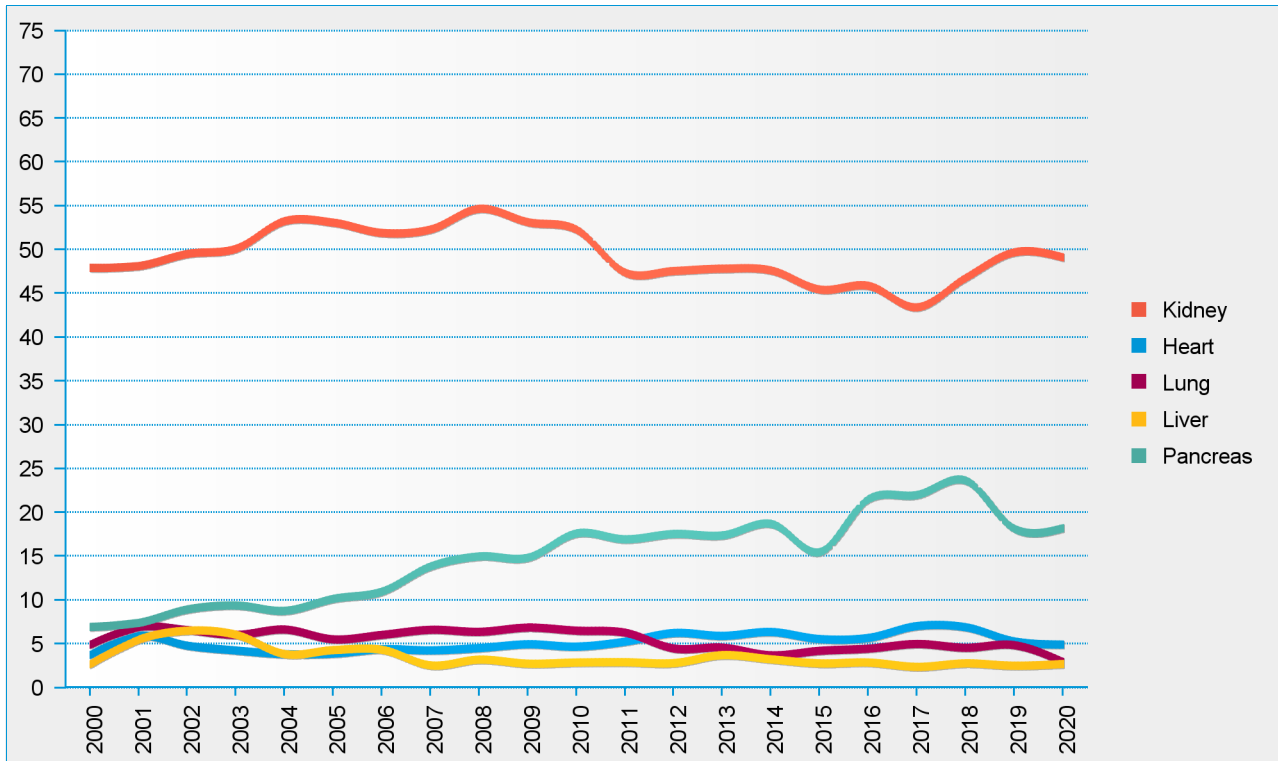

Transplant (deceased donor) recipients in All ET, median time to transplant, by year, by organ

statistics.eurotransplant.org : 2195P_All ET : 22.11.2021 : months since first dialysis for kidney, otherwise months on WL