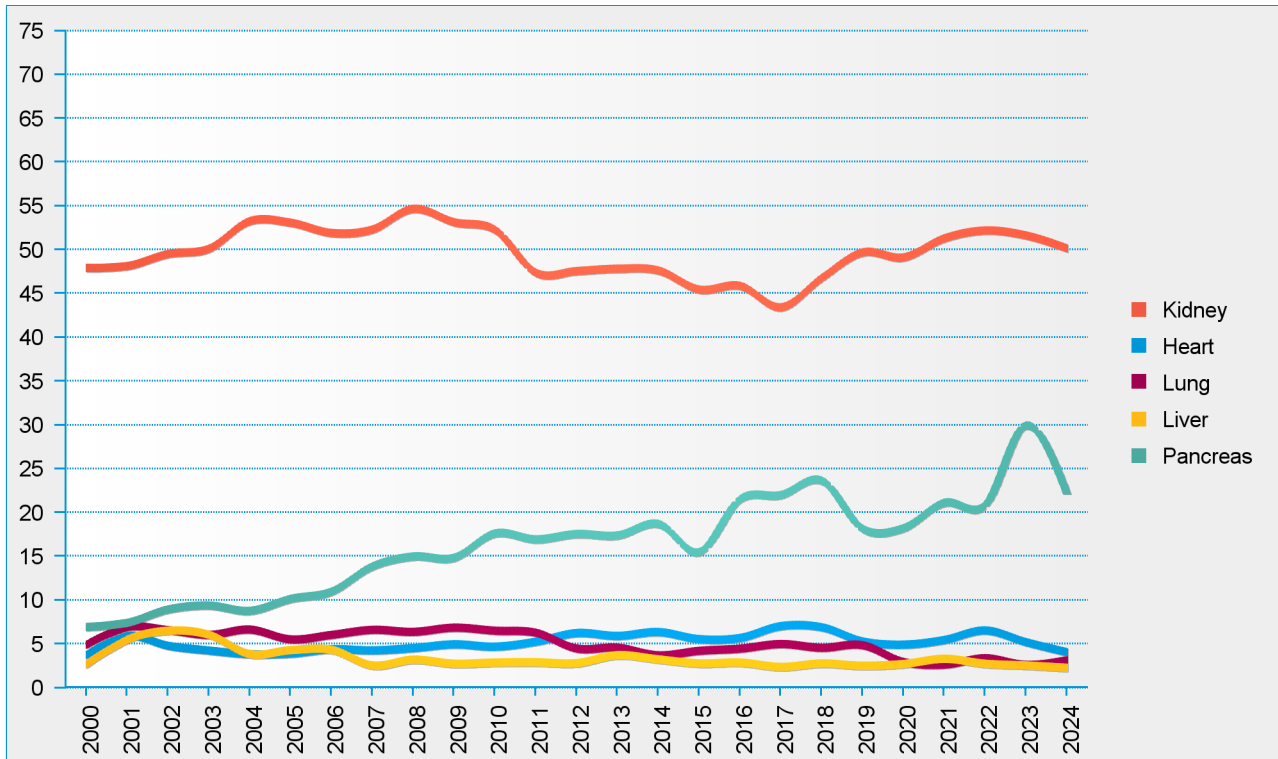

Transplant (deceased donor) recipients in All ET, median time to transplant, by year, by organ

statistics.eurotransplant.org : 2195P_All ET : 10.02.2025 : months since first dialysis for kidney, otherwise months on WL