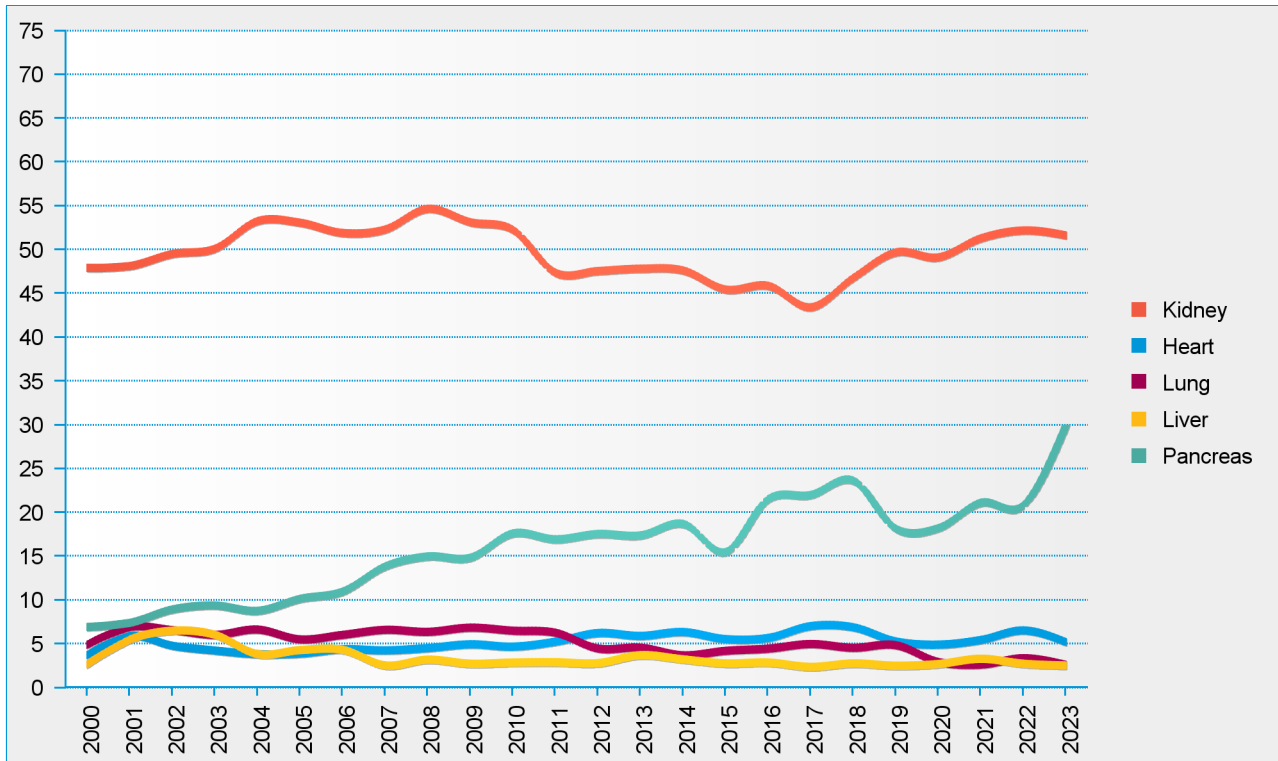

Transplant (deceased donor) recipients in All ET, median time to transplant, by year, by organ

statistics.eurotransplant.org : 2195P_All ET : 13.06.2024 : months since first dialysis for kidney, otherwise months on WL