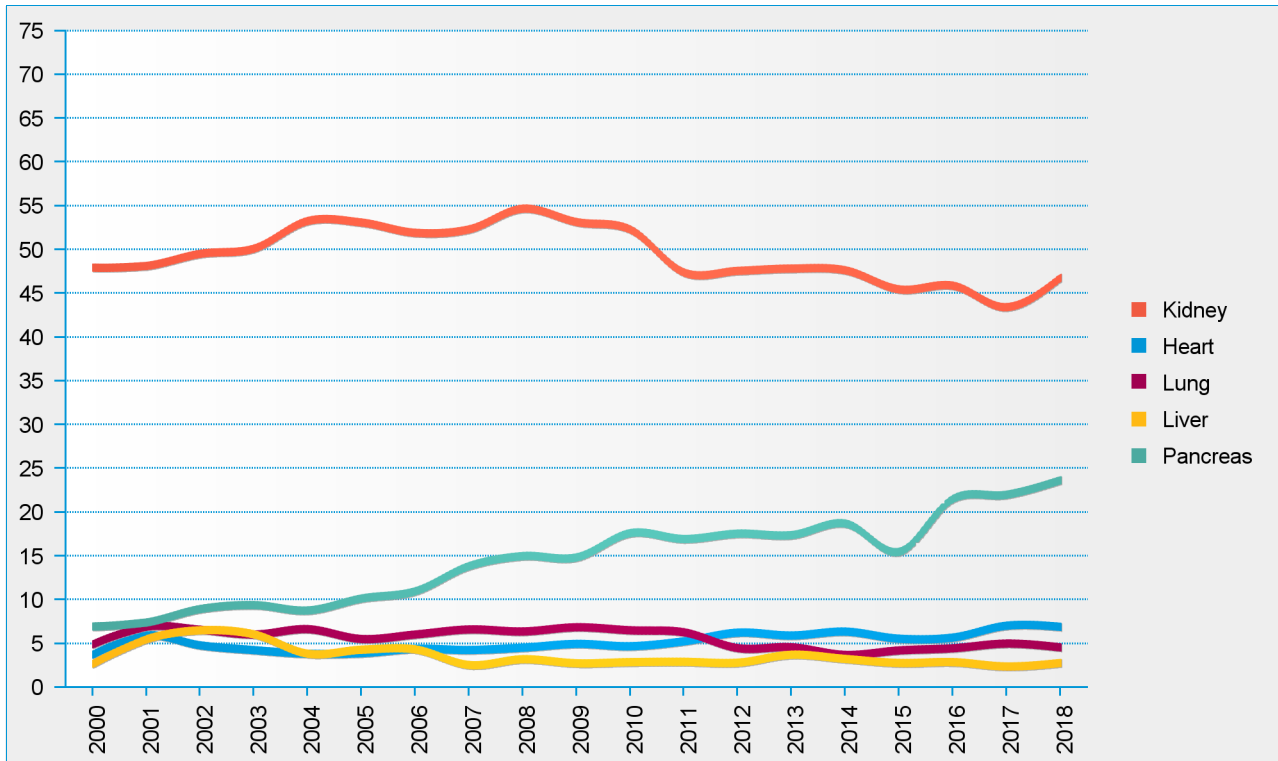

## Transplant (deceased donor) recipients in All ET, median time to transplant, by year, by organ

statistics.eurotransplant.org : 2195P\_All ET : 13.06.2019 : months since first dialysis for kidney, otherwise months on WL